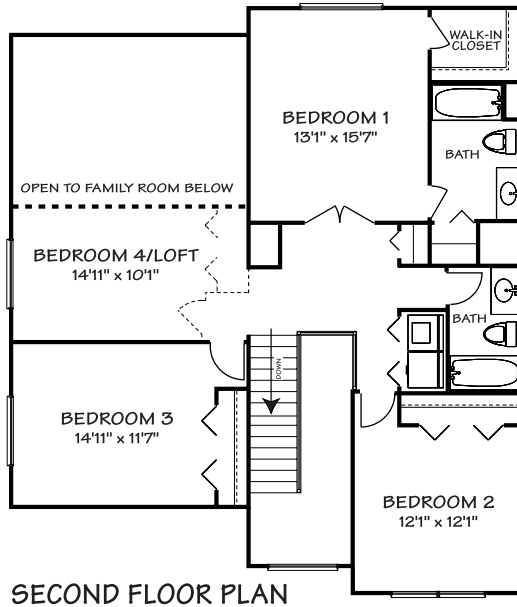

Elevation D

Elevation C

Elevation B

Elevation A

Manchester

Manchester

Stone Creek
815-267-3415
Fax 815-267-3419

Huntington Village
815-577-6490
Fax 815-577-6492