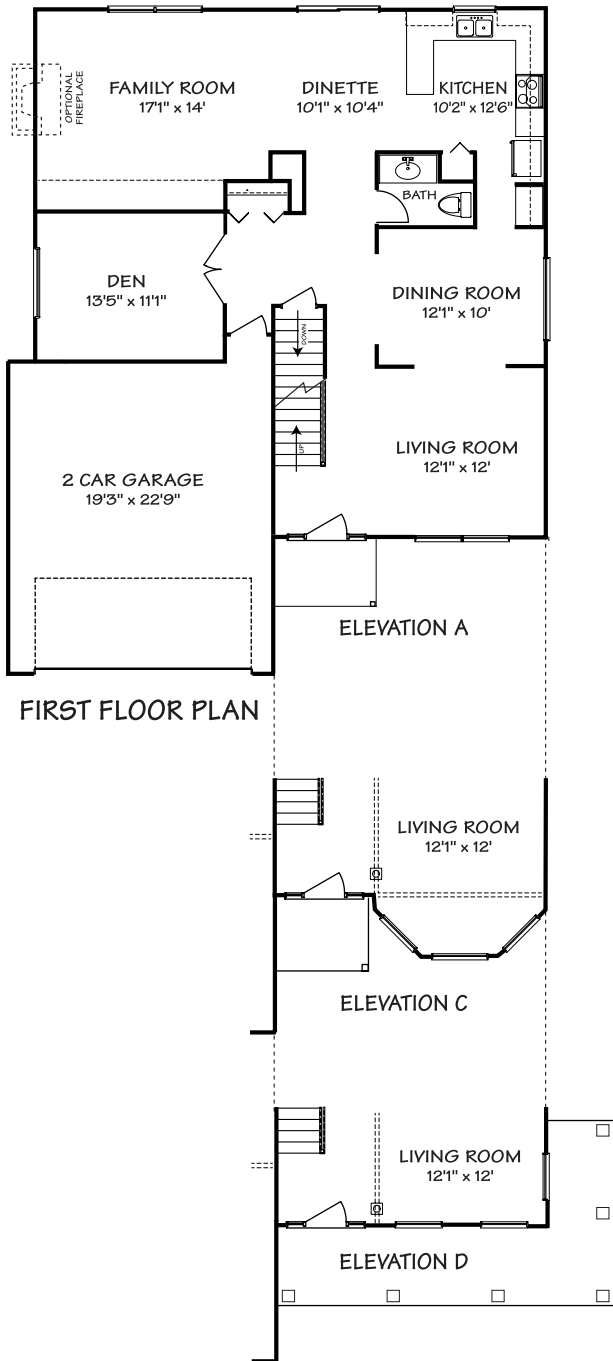

Elevation D

Elevation C

Elevation B

Elevation A

Manchester

Manchester

Stone Creek
815-267-3415
Fax 815-267-3419

Huntington Village
815-577-6490
Fax 815-577-6492