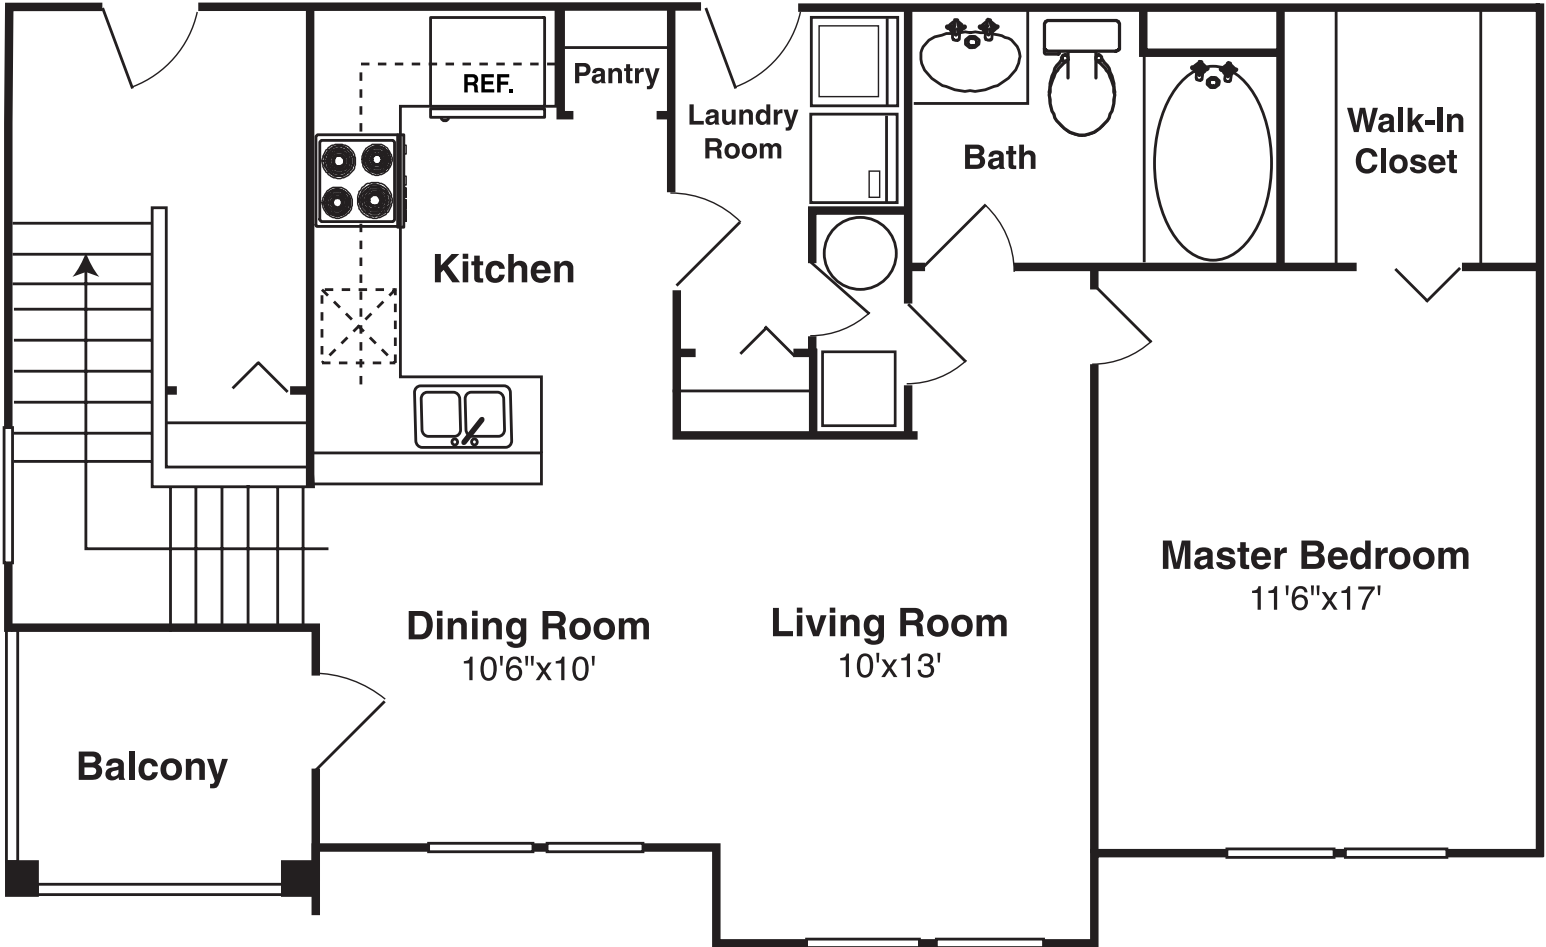

W A T E R F A L L

All room sizes and square footage are approximate and are not warranted.

**MALLARD
POINT**
LUXURY APARTMENTS

Phone **815-521-1100** Fax **815-521-1102**

Visit our website: www.buildsharp.com