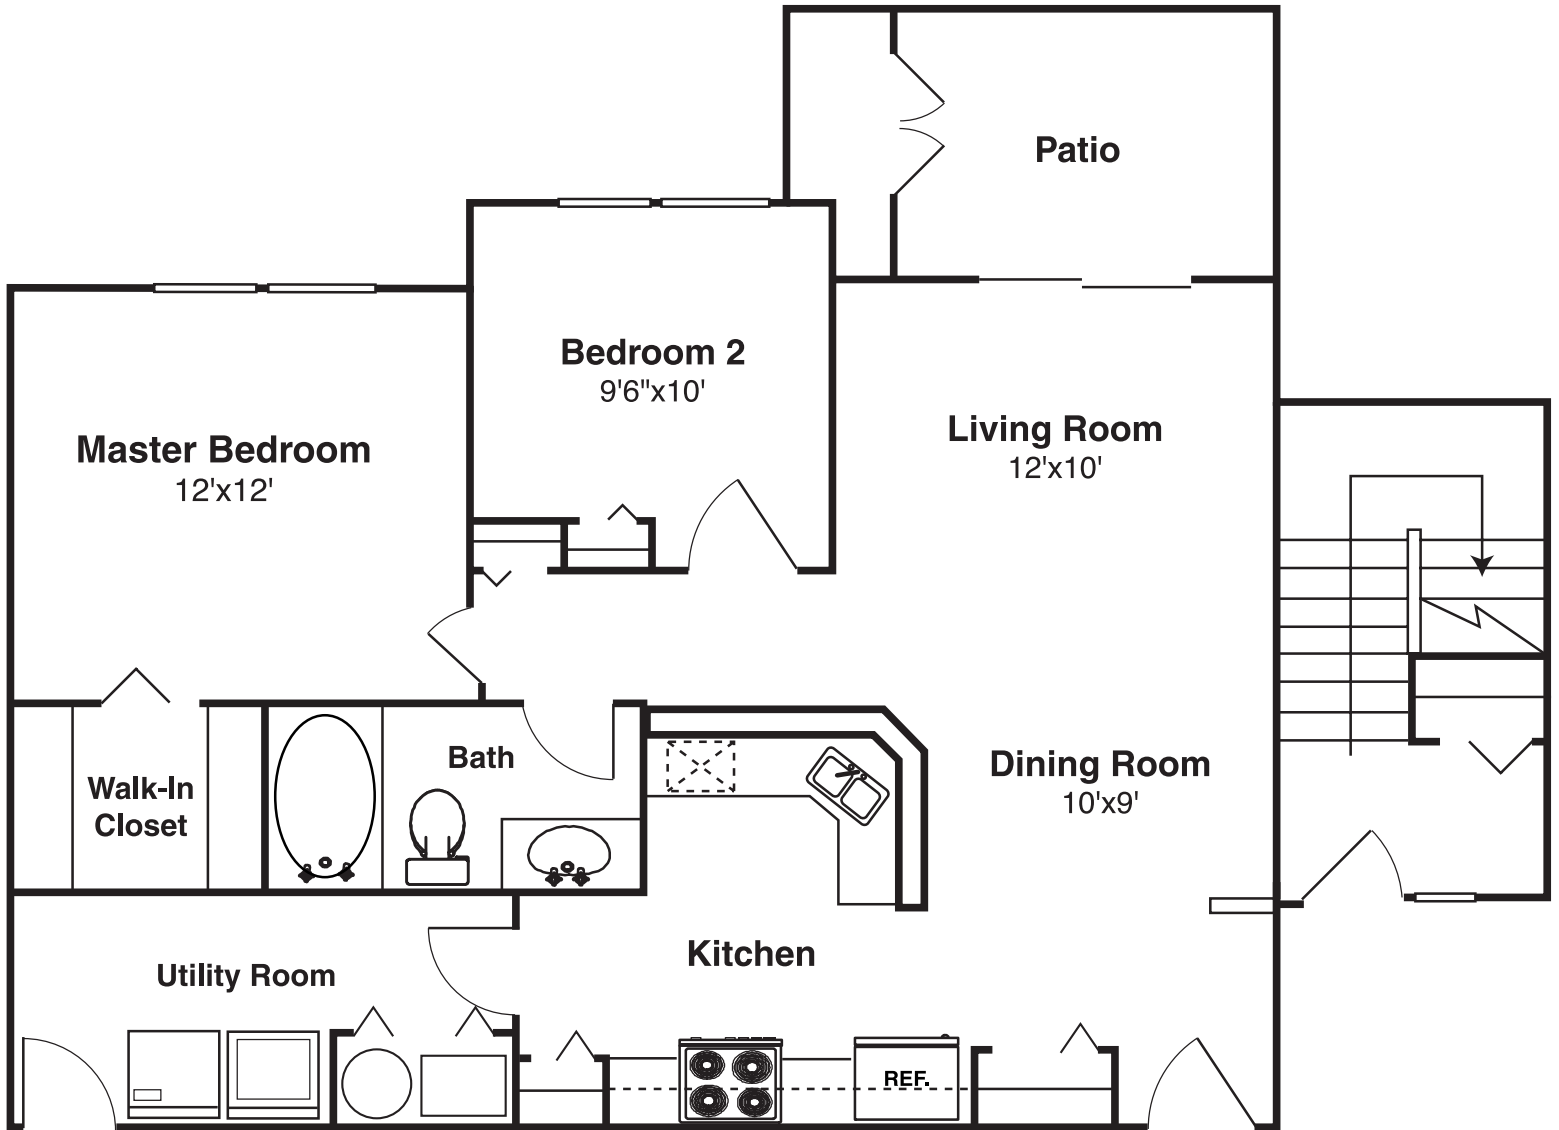

SUNSET

All room sizes and square footage are approximate and are not warranted.

**MALLARD
POINT**
LUXURY APARTMENTS

Phone 815-521-1100 Fax 815-521-1102

Visit our website: www.buildsharp.com