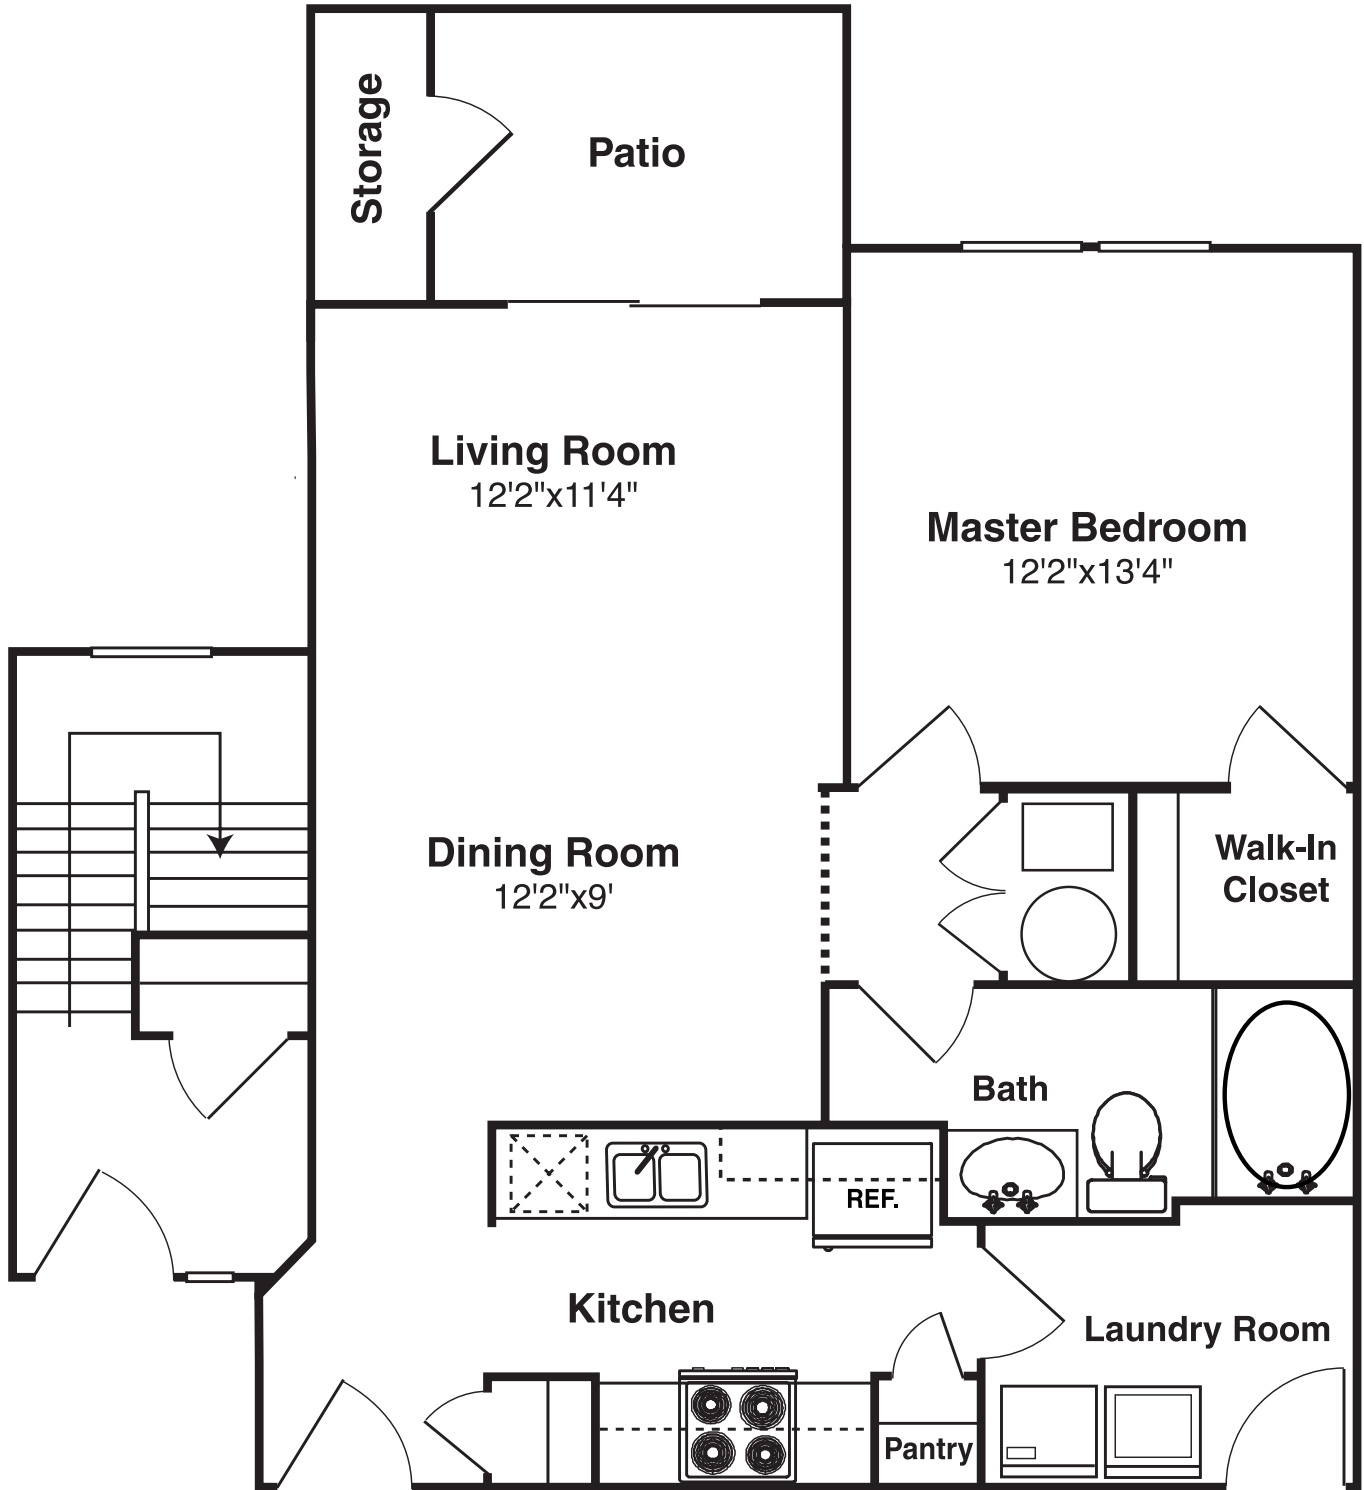

R E D W O O D

All room sizes and square footage are approximate and are not warranted.

**MALLARD
POINT**
LUXURY APARTMENTS

Phone 815-521-1100 Fax 815-521-1102

Visit our website: www.buildsharp.com