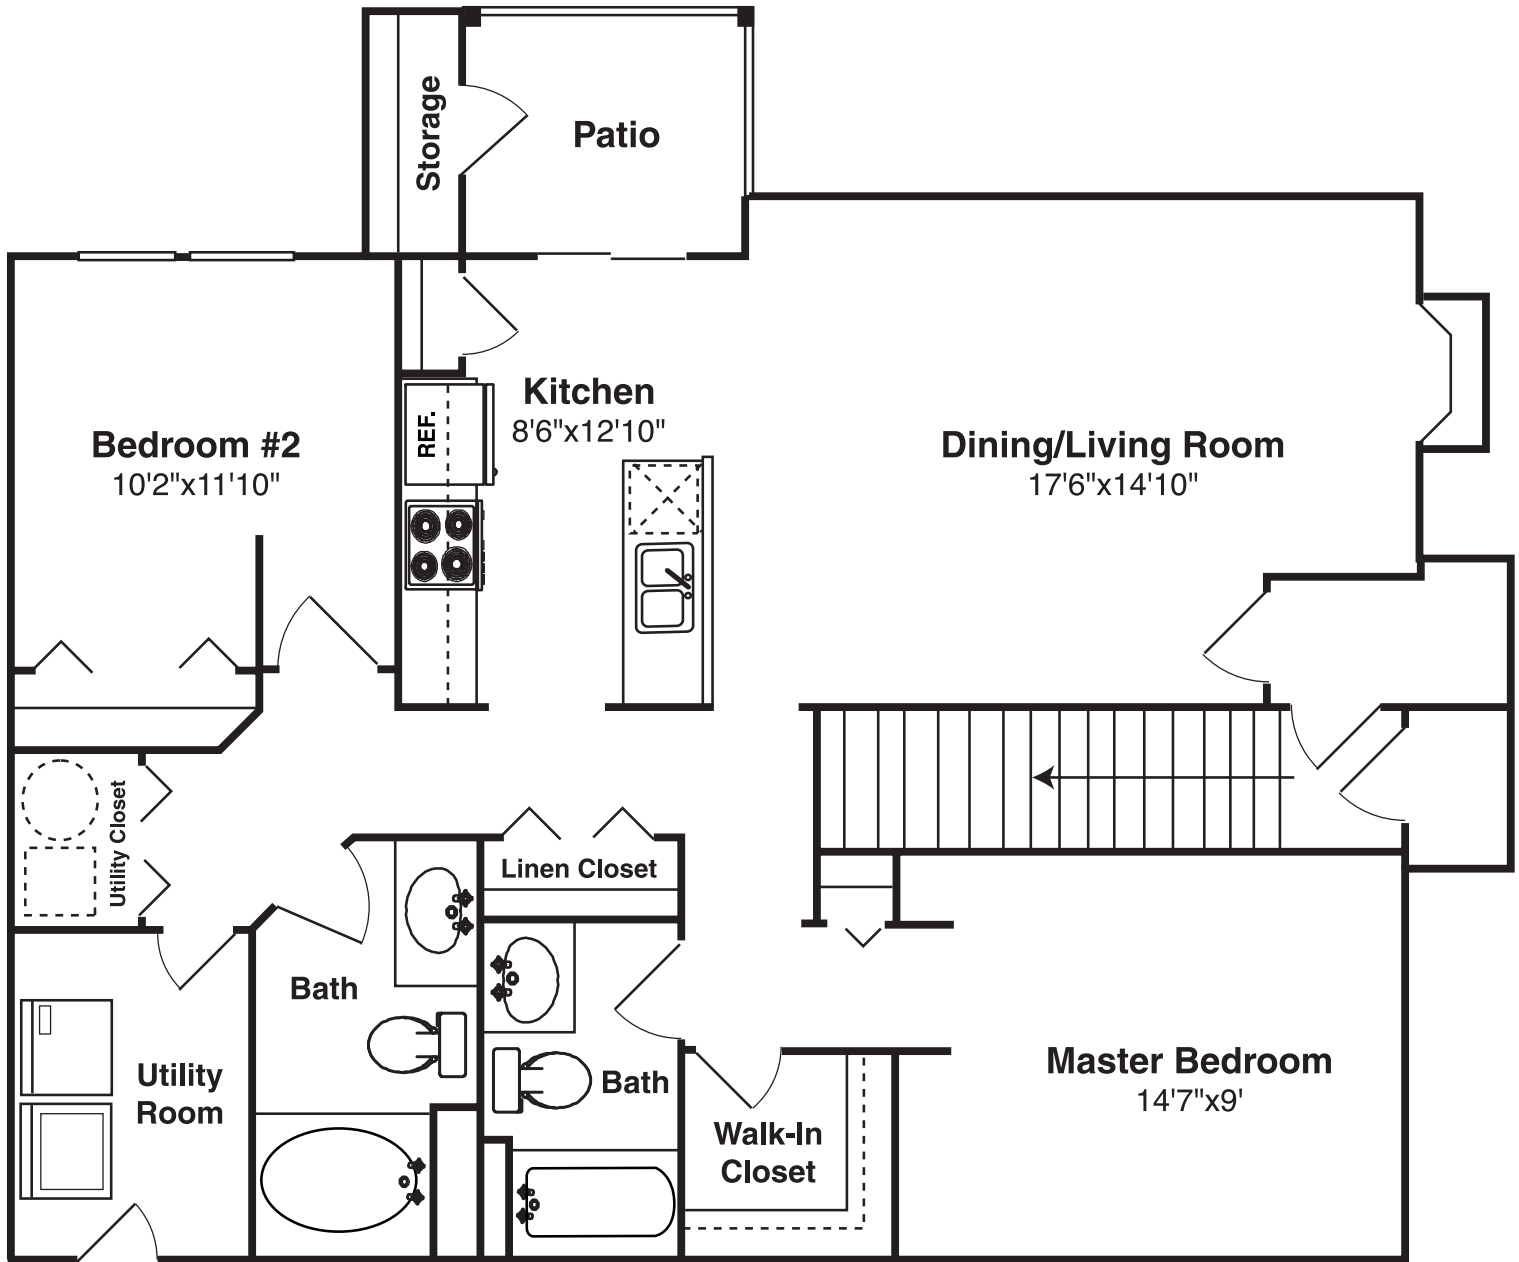

# M E A D O W

All room sizes and square footage are approximate and are not warranted.

**MALLARD  
POINT**  
LUXURY APARTMENTS

**Phone** 815-521-1100 **Fax** 815-521-1102

Visit our website: [www.buildsharp.com](http://www.buildsharp.com)